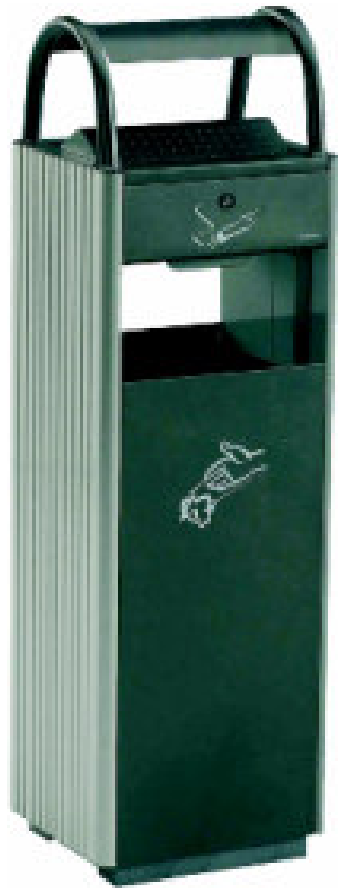

PRODUCT CARD

Product type	Outdoor ashtrays	
<i>Name</i>	ASHTRAY 6 L & BIN 30 L ON STAND	
<i>Reference</i>	Manganese grey : 57680 Beige : 57681	<i>Gencod</i> : 3019920576806 <i>Gencod</i> : 3019920576813
<i>Place of use</i>	Hospital, company, school, building entrance, car park, mall	

<i>Components/materials</i>	<ul style="list-style-type: none"> - Front in galvanised steel - Weather protection in bichromatic zinc plating - Base & ashtray head in powdered galvanised steel - Lock by triangle key (diameter 20 mm) : 1 key supplied - Ground fixing by 4 points - Sides in aluminium - 2 recycle plastic pads under bin
-----------------------------	--

<i>Dimensions</i>	<u>Without package:</u> Weight: 16,8kg Volume : 0,0737m ³ Dim.(L×W×H) : 250×300×960	<u>With package:</u> Weight: 17,9kg Volume : 0,0798m ³ Dim.(L×W×H):308×264×975
<i>Colours</i>	57680 : Manganese grey front, grey aluminium sides 57681 : Beige front, brown aluminium sides	
<i>Mounting instructions</i>	No	
<i>Unit of sale</i>	Unitary	
<i>Product characteristics</i>	<i>Advantages</i>	
<ul style="list-style-type: none"> - Product in galvanised steel & aluminium - Plastic recycle pads - Double function : ashtray & bin - 30L bin - 6 L ergonomic ashtray - Ashtray grid in perforated powdered galvanised steel - Non visible ashtray - Body can be taken to pieces - Lock with triangular key - Cigarette serigraphy → red cross sticker supplied (to be stuck by user). 	<p>Ideal for cleanliness of car parks, malls...</p> <ul style="list-style-type: none"> - Strength and resistance to corrosion - Avoids corrosion of the base - Ashtray + bin with clear signs (cigarette serigraphy & « hand throwing paper ») - High capacity - Weather proof ashtray - Inviolable ashtray, unbreakable grid - Very functional, cigarettes butts not visible - Easy & quick emptying of the ashtray - Easy use - Avoids untimely opening of ashtray - Standard key usable on the all outdoor ashtray range. - 2 signs possibility. 	